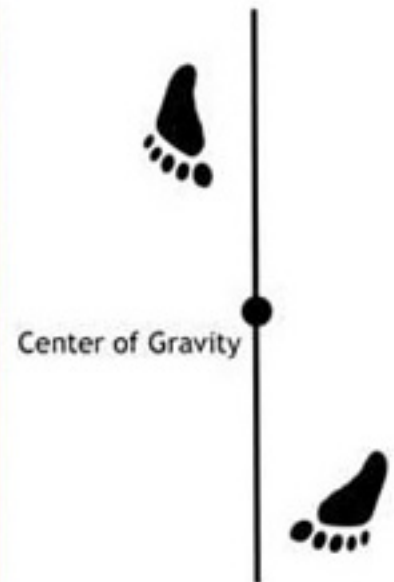

Shotokan Stances - 1

ZENKUTSU DACHI

Forward Stance

KOKUTSU DACHI

Back Stance

Shotokan Stances - 2

KIBA DACHI - Straddle Leg Stance

Center of Gravity

NEKO ASHI
DACHI
Cat Leg Stance

Shotokan Stances - 3

KOSA DACHI
Cross Leg Stance

RENOJI DACHI
L - Stance

MUSUBI DACHI
Informal Attention Stance
(Toes Out)

SANCHIN DACHI
Hourglass Stance

Shotokan Stances - 4

FUDO/SOCHIN
DACHI
Rooted Stance

HANGETSU
DACHI
Half Moon Stance