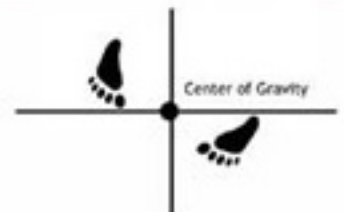

Shotokan Stances - 1

ZENKUTSU DACHI

Forward Stance

KOKUTSU DACHI

Back Stance

Shotokan Stances - 2

KIBA DACHI - Straddle Leg Stance

Center of Gravity

NEKO ASHI
DACHI
Cat Leg Stance

Shotokan Stances - 3

KOSA DACHI
Cross Leg Stance

RENOJI DACHI
L - Stance

MUSUBI DACHI
Informal Attention Stance
(Toes Out)

SANCHIN DACHI
Hourglass Stance

Shotokan Stances - 4

FUDO/SOCHIN
DACHI
Rooted Stance

HANGETSU
DACHI
Half Moon Stance