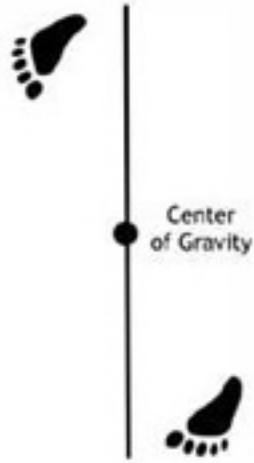

Shotokan Stances - 1

ZENKUTSU DACHI

Forward Stance

KOKUTSU DACHI

Back Stance

Shotokan Stances - 2

KIBA DACHI - Straddle Leg Stance

Center of Gravity

NEKO ASHI
DACHI
Cat Leg Stance

Shotokan Stances - 3

KOSA DACHI
Cross Leg Stance

RENOJI DACHI
L - Stance

MUSUBI DACHI
Informal Attention Stance
(Toes Out)

SANCHIN DACHI
Hourglass Stance

Shotokan Stances - 4

FUDO/SOCHIN
DACHI
Rooted Stance

HANGETSU
DACHI
Half Moon Stance