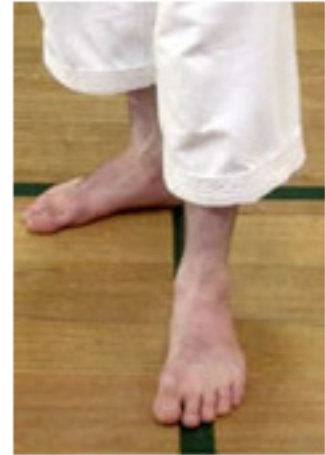

Shotokan Stances - 1

ZENKUTSU DACHI

Forward Stance

KOKUTSU DACHI

Back Stance

Shotokan Stances - 2

KIBA DACHI - Straddle Leg Stance

Center of Gravity

NEKO ASHI
DACHI
Cat Leg Stance

Shotokan Stances - 3

KOSA DACHI
Cross Leg Stance

RENOJI DACHI
L - Stance

MUSUBI DACHI
Informal Attention Stance
(Toes Out)

SANCHIN DACHI
Hourglass Stance

Shotokan Stances - 4

FUDO/SOCHIN
DACHI
Rooted Stance